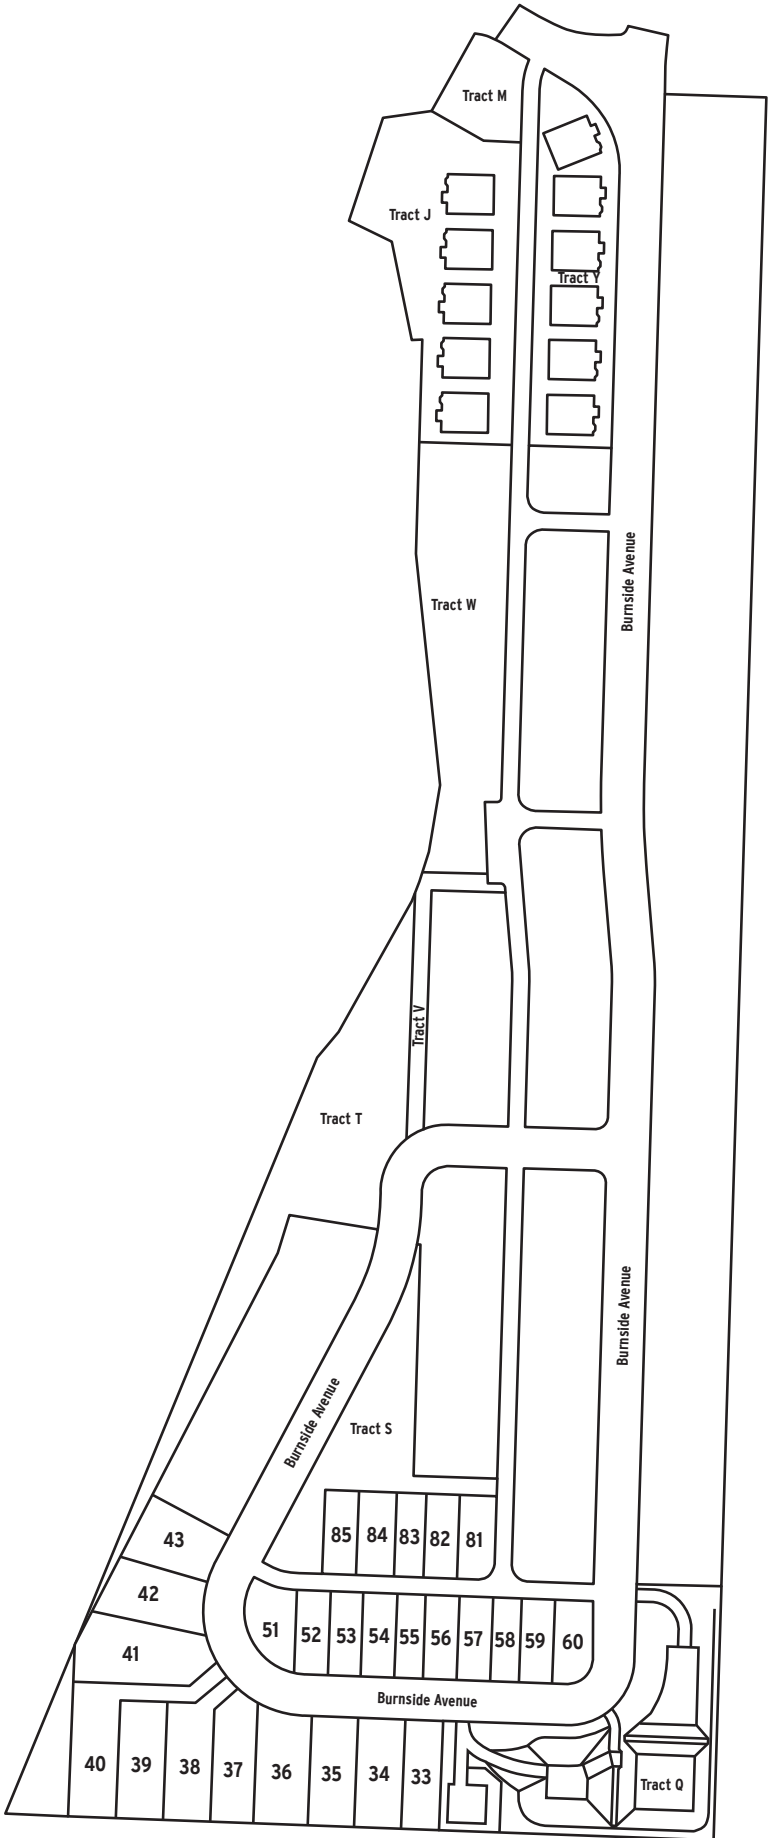

Northwest Landing

Neighborhood Map Village IV Division IV Phase IV

This community map is a general representation of NW Landing, Village IV, Division IV, Phase IV. See recorded plat map for final homesite information and street names. 3/28/08