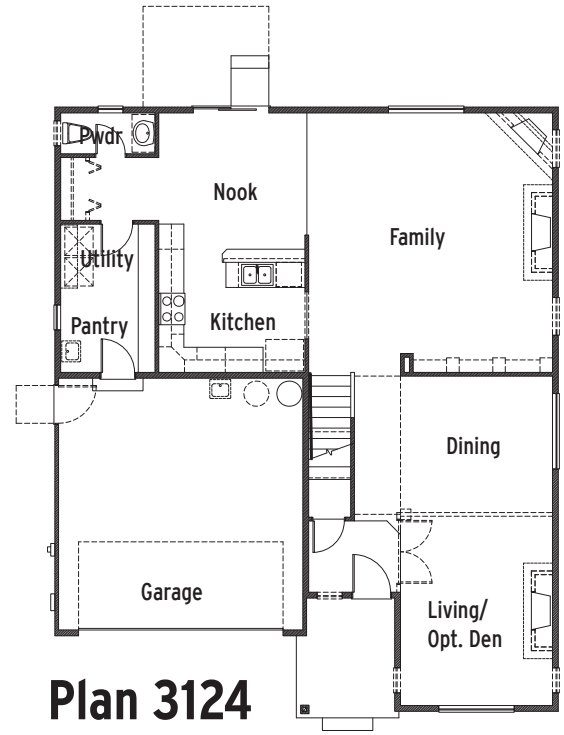

**Plan 3114**  
**Main Floor**

Approx. 3,096 square feet  
 3 - 5 Bedrooms  
 2.5 - 3.5 Baths  
 Two-car Garage

**Plan 3124**  
**Main Floor**

Approx. 3,096 square feet  
 3 - 5 Bedrooms  
 2.5 - 3.5 Baths  
 Two-car Garage

**Plan 3144**  
**Main Floor**

Approx. 3,096 square feet  
 3 - 5 Bedrooms  
 2.5 - 3.5 Baths  
 Two-car Garage with Extra Storage

**Plan 3134**  
**Main Floor**

Approx. 2,874 square feet  
 3 - 6 Bedrooms  
 2.5 - 4 Baths  
 Two-car Garage with Extra Storage

**3140 Series**  
**Upper Floor**

**Elevation A**

**Elevation B**

**Elevation C**

**Elevation D**