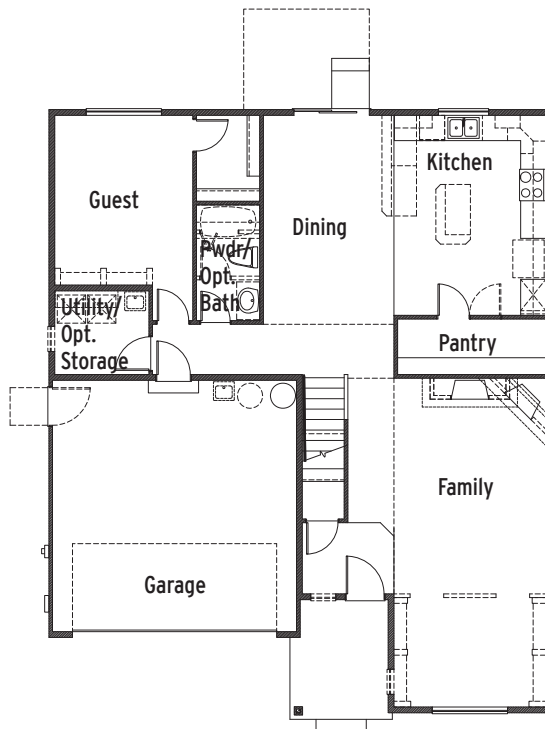

**Plan 3114**  
**Main Floor**

Approx. 3,096 square feet  
 3 - 5 Bedrooms  
 2.5 - 3.5 Baths  
 Two-car Garage

**Plan 3124**  
**Main Floor**

Approx. 3,096 square feet  
 3 - 5 Bedrooms  
 2.5 - 3.5 Baths  
 Two-car Garage

**Plan 3144**  
**Main Floor**

Approx. 3,096 square feet  
 3 - 5 Bedrooms  
 2.5 - 3.5 Baths  
 Two-car Garage with Extra Storage

**Plan 3134**  
**Main Floor**

Approx. 2,874 square feet  
 3 - 6 Bedrooms  
 2.5 - 4 Baths  
 Two-car Garage with Extra Storage