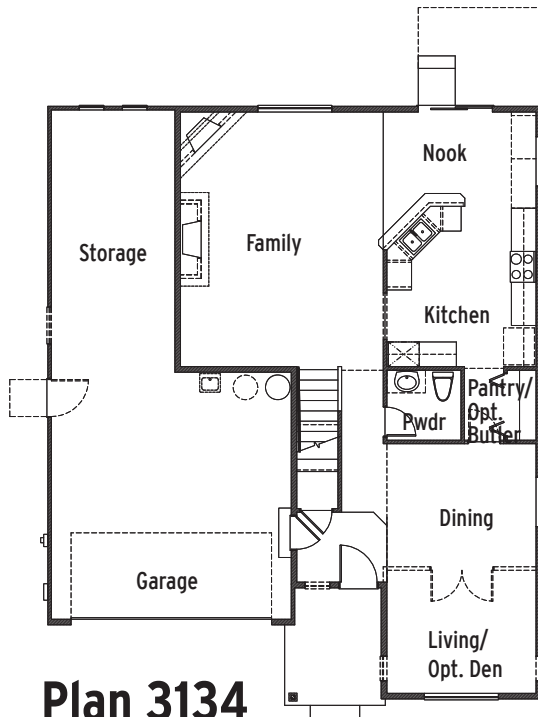

**Plan 3114**  
**Main Floor**

Approx. 3,096 square feet  
 3 - 5 Bedrooms  
 2.5 - 3.5 Baths  
 Two-car Garage

**Plan 3124**  
**Main Floor**

Approx. 3,096 square feet  
 3 - 5 Bedrooms  
 2.5 - 3.5 Baths  
 Two-car Garage

**Plan 3144**  
**Main Floor**

Approx. 3,096 square feet  
 3 - 5 Bedrooms  
 2.5 - 3.5 Baths  
 Two-car Garage with Extra Storage

**Plan 3134**  
**Main Floor**

Approx. 2,874 square feet  
 3 - 6 Bedrooms  
 2.5 - 4 Baths  
 Two-car Garage with Extra Storage

**3140 Series**  
**Upper Floor**

**Elevation A**

**Elevation B**

**Elevation C**

**Elevation D**