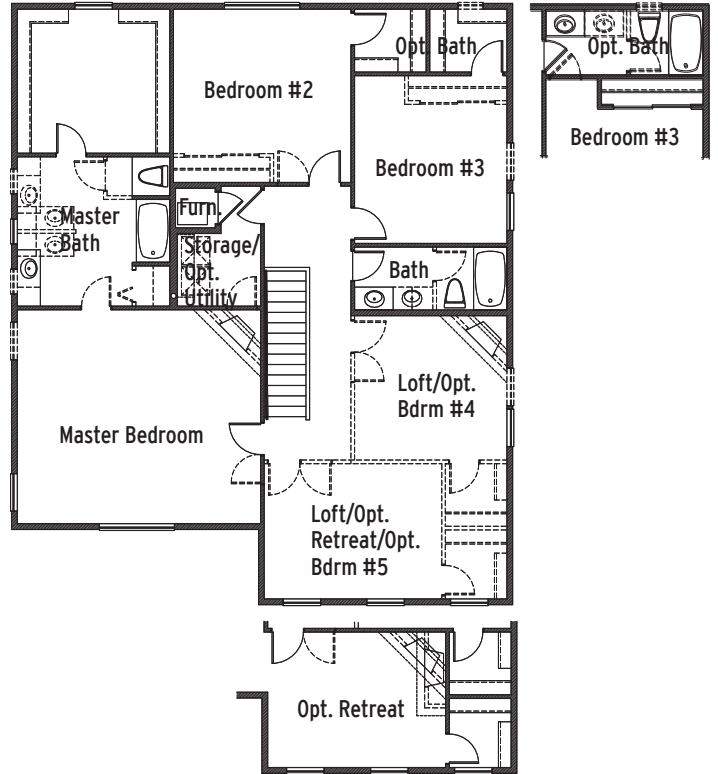

**Plan 3114**  
**Main Floor**

Approx. 3,096 square feet  
 3 - 5 Bedrooms  
 2.5 - 3.5 Baths  
 Two-car Garage

**Plan 3124**  
**Main Floor**

Approx. 3,096 square feet  
 3 - 5 Bedrooms  
 2.5 - 3.5 Baths  
 Two-car Garage

**Plan 3144**  
**Main Floor**

Approx. 3,096 square feet  
 3 - 5 Bedrooms  
 2.5 - 3.5 Baths  
 Two-car Garage with Extra Storage

**Plan 3134**  
**Main Floor**

Approx. 2,874 square feet  
 3 - 6 Bedrooms  
 2.5 - 4 Baths  
 Two-car Garage with Extra Storage

**3140 Series**  
**Upper Floor**

**Elevation A**

**Elevation B**

**Elevation C**

**Elevation D**