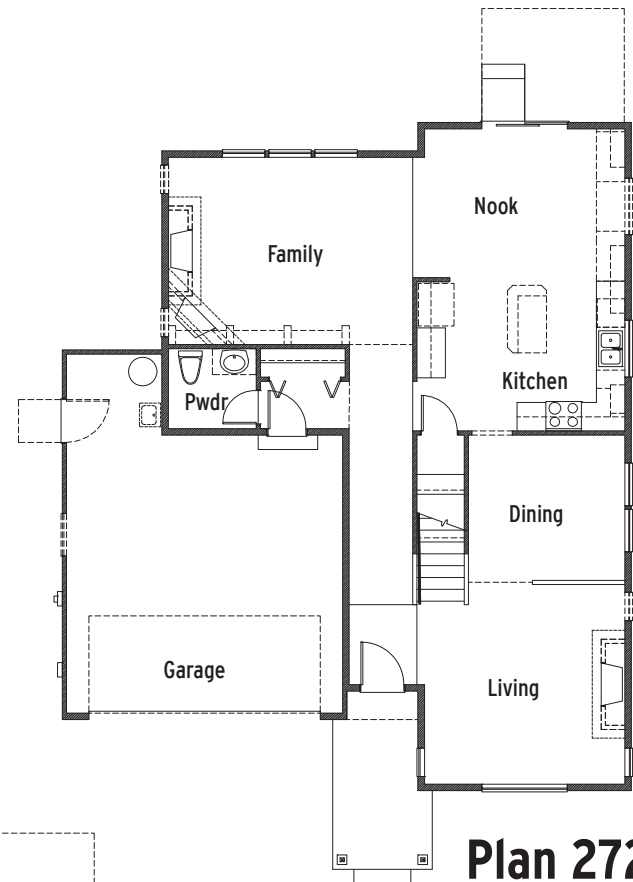

Plan 2714
Main Floor

Approx. 2,731 square feet
 3 - 6 Bedrooms
 2.5 Baths
 Two-car Garage

Plan 2724
Main Floor

Approx. 2,731 square feet
 3 - 5 Bedrooms
 2.5 Baths
 Two-car Garage

Plan 2744
Main Floor

Approx. 2,731 square feet
 3 - 6 Bedrooms
 2.5 Baths
 Two-car Garage

Plan 2734
Main Floor

Approx. 2,731 square feet
 3 - 6 Bedrooms
 2.5 Baths
 Two-car Garage

2740 Series
Upper Floor

Elevation A

Elevation B

Elevation C

Elevation D