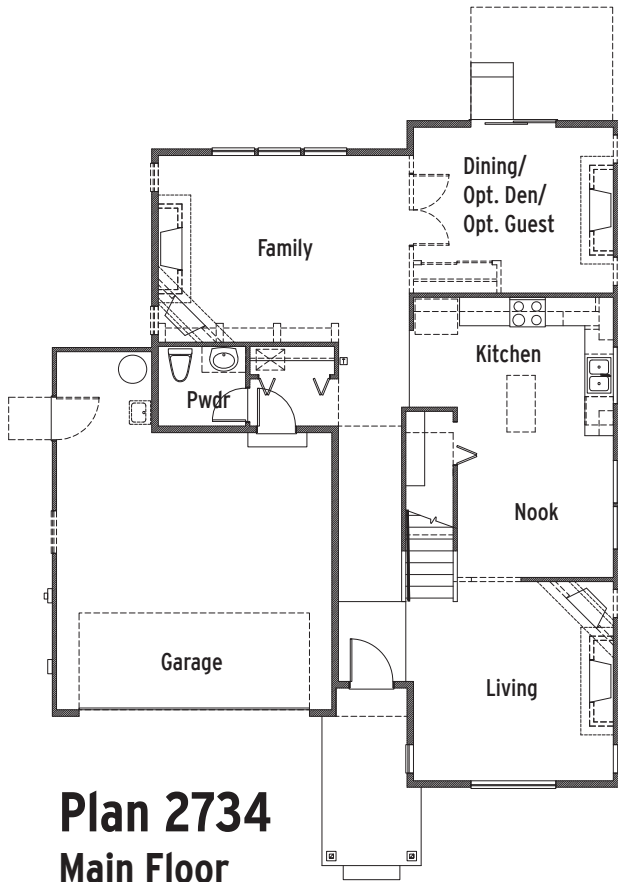

Plan 2714
Main Floor

Approx. 2,731 square feet
 3 - 6 Bedrooms
 2.5 Baths
 Two-car Garage

Plan 2724
Main Floor

Approx. 2,731 square feet
 3 - 5 Bedrooms
 2.5 Baths
 Two-car Garage

Plan 2744
Main Floor

Approx. 2,731 square feet
 3 - 6 Bedrooms
 2.5 Baths
 Two-car Garage

Plan 2734
Main Floor

Approx. 2,731 square feet
 3 - 6 Bedrooms
 2.5 Baths
 Two-car Garage

2740 Series
Upper Floor

Elevation A

Elevation B

Elevation C

Elevation D