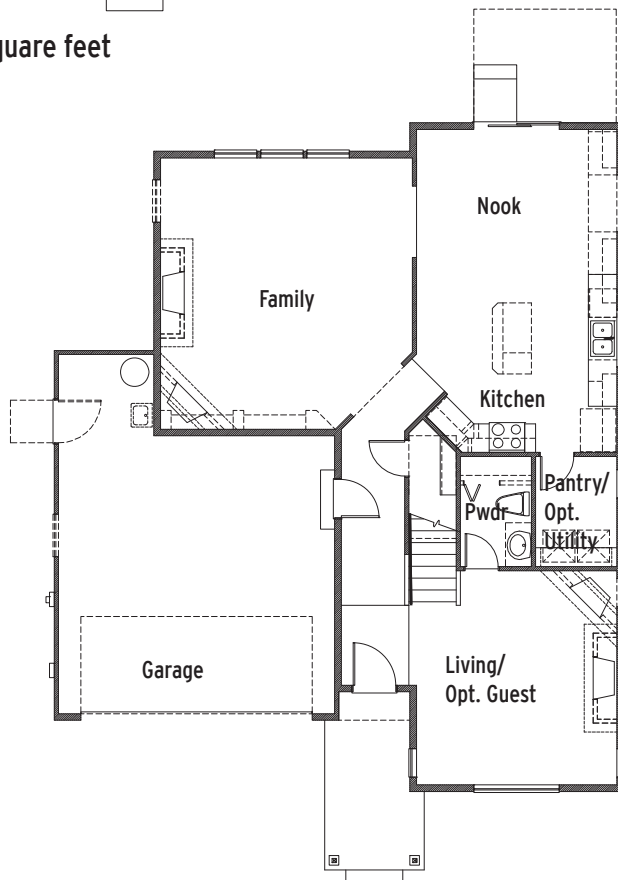

Plan 2714
Main Floor

Approx. 2,731 square feet
 3 - 6 Bedrooms
 2.5 Baths
 Two-car Garage

Plan 2724
Main Floor

Approx. 2,731 square feet
 3 - 5 Bedrooms
 2.5 Baths
 Two-car Garage

Plan 2744
Main Floor

Approx. 2,731 square feet
 3 - 6 Bedrooms
 2.5 Baths
 Two-car Garage

Plan 2734
Main Floor

Approx. 2,731 square feet
 3 - 6 Bedrooms
 2.5 Baths
 Two-car Garage

2740 Series
Upper Floor

Elevation A

Elevation B

Elevation C

Elevation D