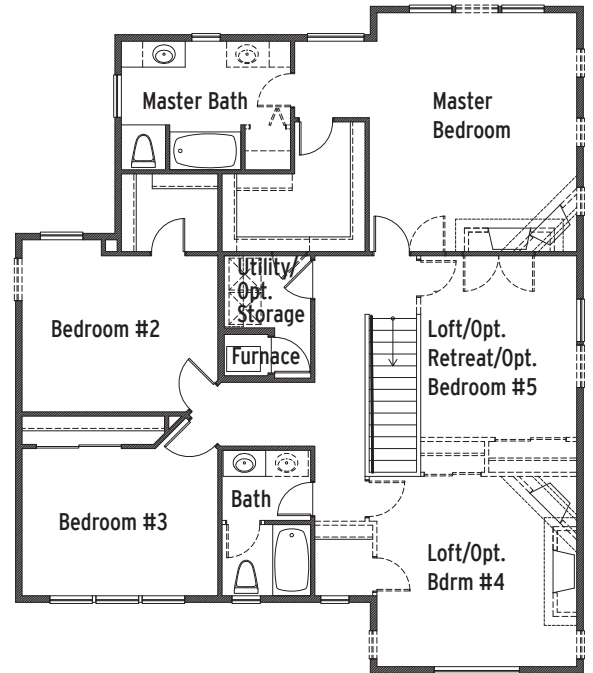

Plan 2714
Main Floor

Approx. 2,731 square feet
 3 - 6 Bedrooms
 2.5 Baths
 Two-car Garage

Plan 2724
Main Floor

Approx. 2,731 square feet
 3 - 5 Bedrooms
 2.5 Baths
 Two-car Garage

Plan 2744
Main Floor

Approx. 2,731 square feet
 3 - 6 Bedrooms
 2.5 Baths
 Two-car Garage

Plan 2734
Main Floor

Approx. 2,731 square feet
 3 - 6 Bedrooms
 2.5 Baths
 Two-car Garage

2740 Series
Upper Floor

Elevation A

Elevation B

Elevation C

Elevation D